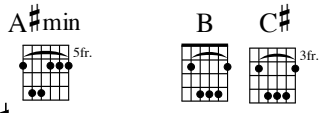

23

Gtr.Ac.

Tab

Guit.él.

Tab

27

Gtr.Ac.

Tab

Guit.él.

Tab

Refrain

30

Gtr.Ac.

Tab

30

Guit.él.

Tab